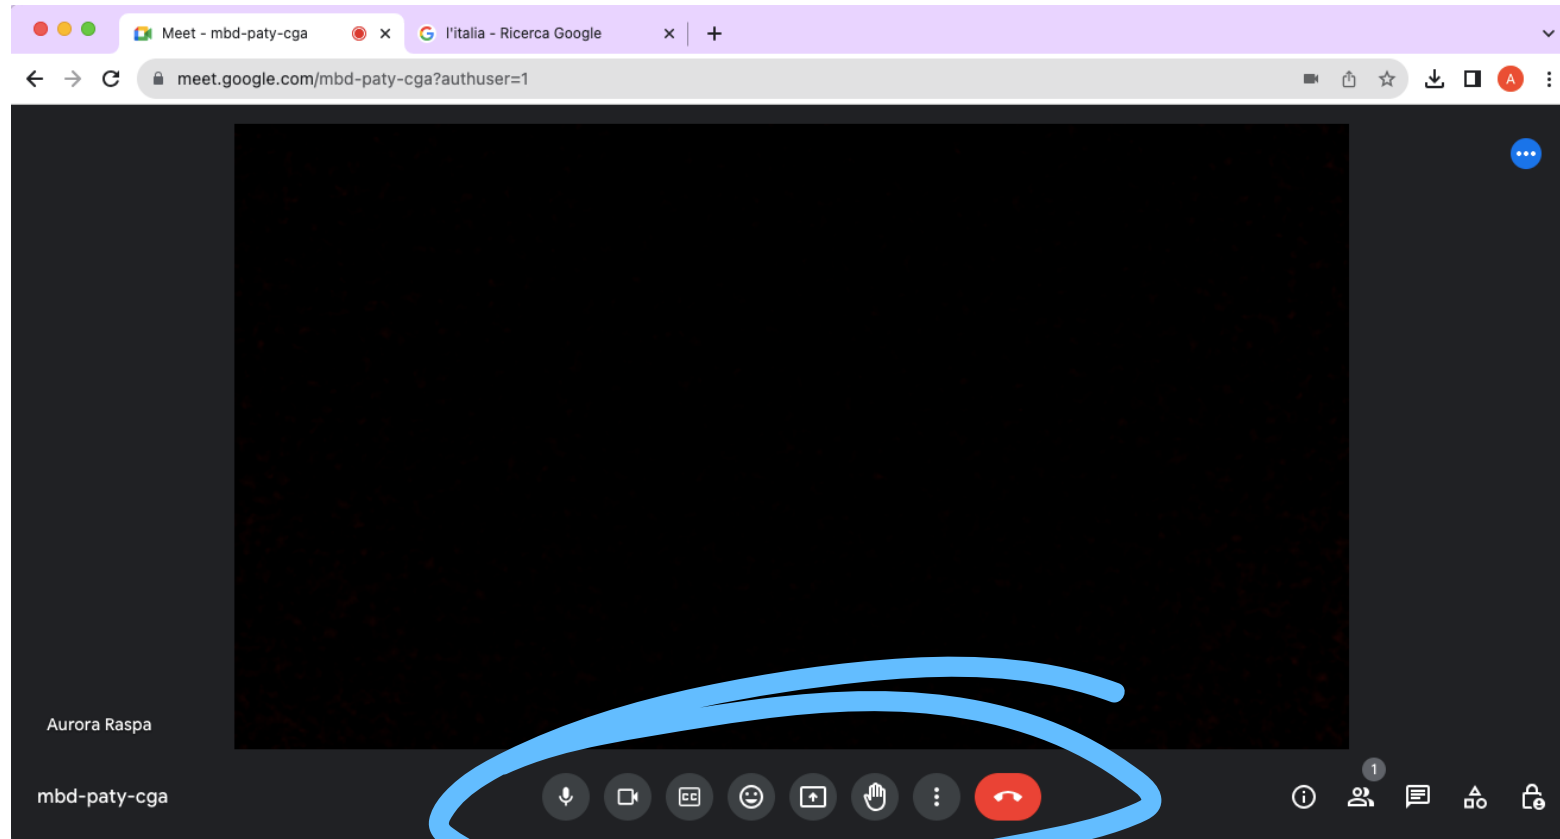

tocca Info gruppo

tocca i link per accedere alle lezioni

Ora partecipi alla lezione

The image shows a browser window with two tabs: "Meet - mbd-paty-cga" and "l'italia - Ricerca Google". The address bar displays the URL "meet.google.com/mbd-paty-cga?authuser=1". The main content area is a large black rectangle, indicating that the video feed is either off or not yet loaded. In the bottom-left corner, the name "Aurora Raspa" is visible. The bottom control bar contains several icons: a microphone, a video camera, a chat bubble, a smiley face, an upload arrow, a hand, a vertical ellipsis, a red phone handset icon, a person icon with a "1" notification, a chat bubble, a screen share icon, and a lock icon.

Guarda le icone di Google Meet

icone

microfono
spento

telecamera
spenta

mano
abbassata

microfono
acceso

telecamera
spenta

mano
alzata